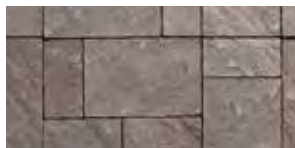

Lakeridge

Lakeridge offers the natural look and texture of stone, with a rustic appearance. Thicker than our standard pavers, they are suited to heavy-traffic areas such as a driveway or patio. Use the Onyx stone in soldier course for a unique finishing touch.

SPECIFICATIONS

Standard
124mm x 248mm x 80mm
(4-7/8" x 9-3/4" x 3-1/8")

Standard
248mm x 248mm x 80mm
(9-3/4" x 9-3/4" x 3-1/8")

Standard
248mm x 372mm x 80mm
(9-3/4" x 14-5/8" x 3-1/8")

Soldier Course
186mm x 248mm x 80mm
(7-3/8" x 9-3/4" x 3-1/8")

COLOURS

Ashburn Brown

Coastal Beige

Mineral Grey

Onyx*

Sierra Sandstone

LAYING PATTERNS

*Available only in soldier course 186mm x 248mm x 80mm (7-3/8" x 9-3/4" x 3-1/8")